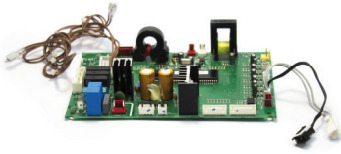

Standard (Magnesium)
Order Code: P0913

Hard Water (Aluminium)
Order Code: P0187

Air Filter

Order Code: P0911

Display Window

Order Code: P0914

Condensation Pipe

Order Code: P0961

Electrical

Mother PC Board

Order Code: P0901

Element Rubber Ring Seal

Order Code: P0962

Display screen PC Board

Order Code: P0907

Thermostat