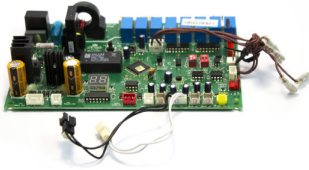

Standard (Magnesium)
Order Code: P0929

Hard Water (Aluminium)
Order Code: P0185

Display Frame

Order Code: P2965

Condensation Pipe

Order Code: P2960

Electrical

Mother PC Board