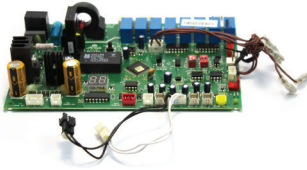

Electrical

Mother PC Board

Order Code: P0916